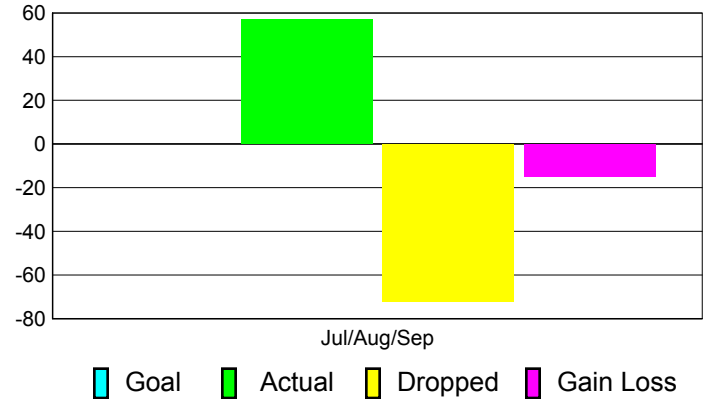

Membership Results 2011-2012

Goal, New, Dropped, Gain/Loss