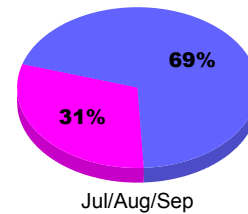

Membership Results
2011-2012

Membership
2010-2011

Month	Net Memb Goal	Actual New Memb	Actual Dropped Memb	Gain/Loss of Memb	Gain/Loss of Memb
Jul/Aug/Sep		57	-72	-15	-10
Totals		57	-72	-15	-10

Membership Results 2011-2012

Goal, New, Dropped, Gain/Loss

Comparison of Membership Gain/Loss

Current Year Compared to the Previous Year

Gender Comparison 2011-2012

Male Female